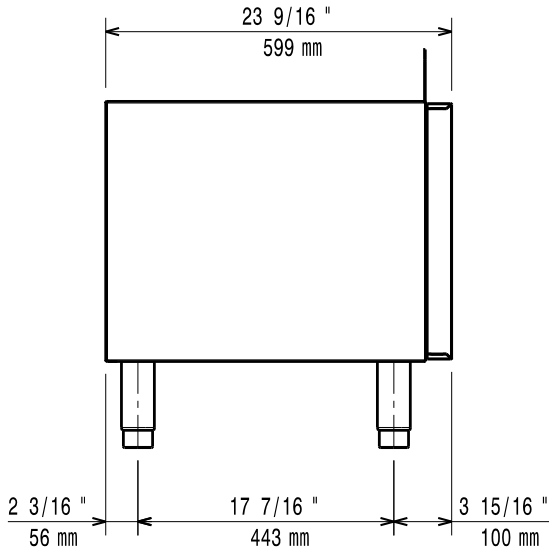

APPROVAL: \_\_\_\_\_

Experience the Excellence  
www.electroluxprofessional.com

- 2 side covering panels PNC 206319
- Base support for feet or wheels - 800mm (700/900) PNC 206367
- Base support for feet or wheels - 1200mm (700/900) PNC 206368
- Base support for feet or wheels - 1600mm (700/900) PNC 206369
- Rear paneling - 600mm (700/900XP) PNC 206373
- Rear paneling - 800mm (700/900) PNC 206374
- Rear paneling - 1000mm (700/900) PNC 206375
- Rear paneling - 1200mm (700/900) PNC 206376
- Base support for feet or wheels - 600mm (700/900) PNC 206431
- Kit G.25.3 (NI) gas nozzles for 700 and 900 gas grills (standard and HP) PNC 206462
- 2 side covering panels for free standing appliances PNC 216000

Front

Side

Top

**Key Information:**

External dimensions, Width:	
371210 (E7BANB00C0)	200 mm
External dimensions, Depth:	550 mm
External dimensions, Height:	600 mm
Net weight:	15 lbs (7 kg)