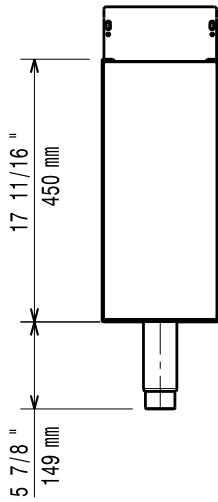

Closed base, 1/4 module

**Main Features**

- Unit can be easily installed below other 700 line top models.
- Unit delivered with 50 mm height adjustable feet in Stainless steel.
- Doors with handles, drawers, heating kits and runners for GN containers can be ordered separately.
- Base compartment for storage of pots, pans, sheet pans, etc.

Front

Side

Top

**Key Information:**

External dimensions, Width:	
371210 (E7BANB00C0)	200 mm
External dimensions, Depth:	550 mm
External dimensions, Height:	600 mm
Net weight:	15 lbs (7 kg)