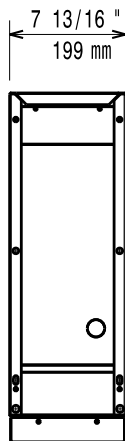

APPROVAL: \_\_\_\_\_

Experience the Excellence  
www.electroluxprofessional.com

- 2 side covering panels PNC 206319
- Base support for feet or wheels - 800mm (700/900) PNC 206367
- Base support for feet or wheels - 1200mm (700/900) PNC 206368
- Base support for feet or wheels - 1600mm (700/900) PNC 206369
- Rear paneling - 600mm (700/900XP) PNC 206373
- Rear paneling - 800mm (700/900) PNC 206374
- Rear paneling - 1000mm (700/900) PNC 206375
- Rear paneling - 1200mm (700/900) PNC 206376
- Base support for feet or wheels - 600mm (700/900) PNC 206431
- Kit G.25.3 (NI) gas nozzles for 700 and 900 gas grills (standard and HP) PNC 206462
- 2 side covering panels for free standing appliances PNC 216000

Front

Side

Top

**Key Information:**

External dimensions, Width:	
371210 (E7BANB00C0)	200 mm
External dimensions, Depth:	550 mm
External dimensions, Height:	600 mm
Net weight:	15 lbs (7 kg)